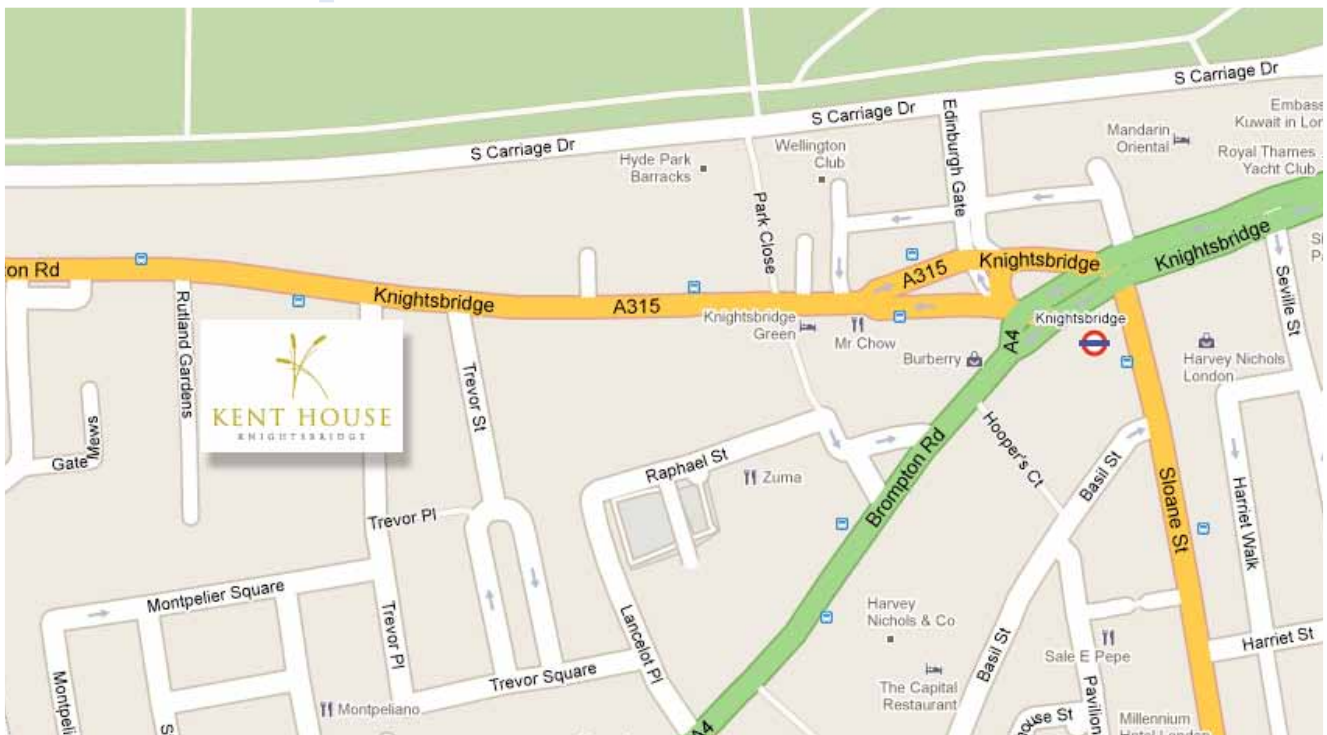

Kent House Knightsbridge

is the first building on the left as you pass through the security gates at the top of Rutland Gardens. It is in a superb location, in a private and secure road opposite the Knightsbridge Barracks.

Public Transport

The Piccadilly Line stops at Knightsbridge, exit Brompton Road & Harrods. The walk from Knightsbridge underground station is less than five minutes. Four bus routes (No 9, 10, 52 & 452) stop outside the building.

Car parking

There is no parking on Rutland Gardens but metered parking is available on Rutland Gate and within Hyde Park on Carriage Drive. Underground parking is close by on Kensington Road on the corner of Ennismore Gardens.

To reserve your exclusive event call us now on 020 7591 3838 or email events@kenthouseknightsbridge.org