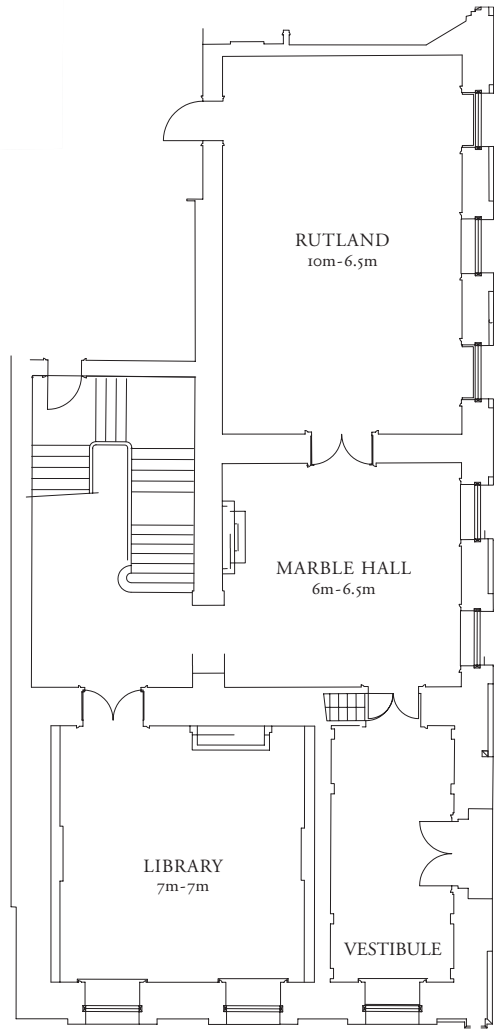

KENT HOUSE
KNIGHTSBRIDGE
- EXCLUSIVELY YOURS -

Bare Essentials

Capacity					Power Supply
	THEATRE	BANQUET	RECEPTION	CABARET	
<i>Ground Floor</i>					
Rutland Room	80	70	80/150	35	A 63 amp 3 phase supply is available in both the Rutland Room and the South Sanctuary.
Library	50	40	60	20	
<i>First Floor</i>					
Sanctuary	250	220	300	125	Hard wired internet is available in the Library and Rutland Room and Wi-Fi in most other parts of the building. We are currently working on an upgrade.