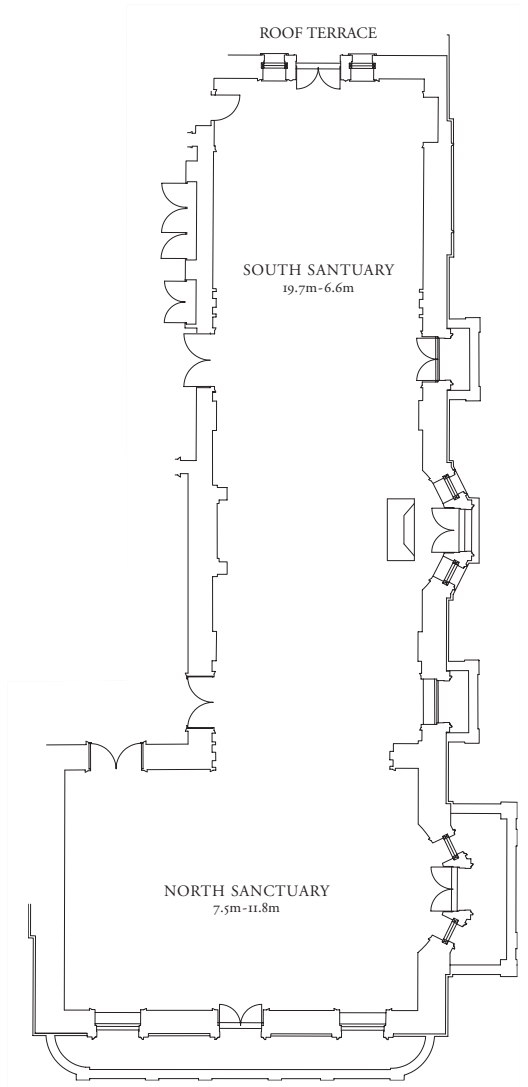

KENT HOUSE
KNIGHTSBRIDGE
- EXCLUSIVELY YOURS -

Bare Essentials

Capacity					Power Supply
	THEATRE	BANQUET	RECEPTION	CABARET	
<i>Ground Floor</i>					
Rutland Room	80	70	80/150	35	A 63 amp 3 phase supply is available in both the Rutland Room and the South Sanctuary.
Library	50	40	60	20	
<i>First Floor</i>					
Sanctuary	250	220	300	125	Hard wired internet is available in the Library and Rutland Room and Wi-Fi in most other parts of the building. We are currently working on an upgrade.